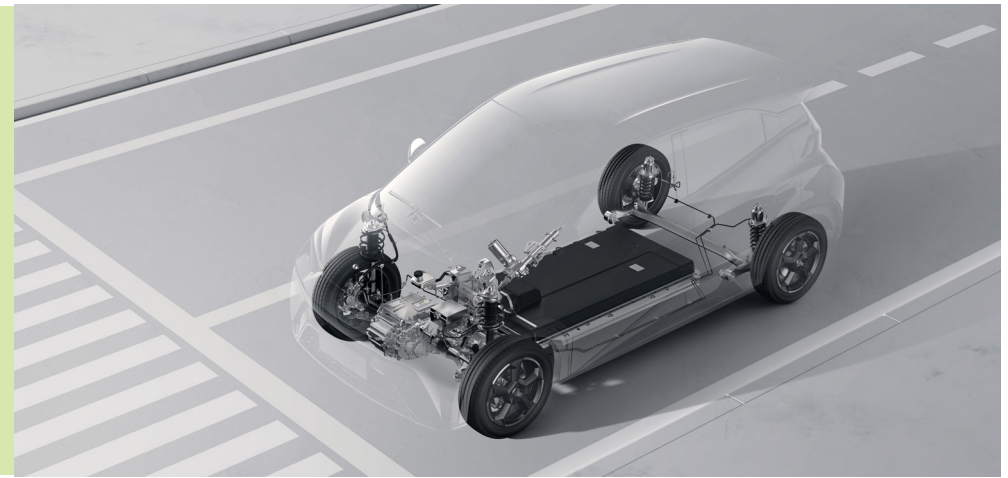

e-Platform 3.0

The BYD Seagull has a super safe “blade battery” and inherits the safety attributes of the 3.0 electronic platform, providing users with a safe body structure unique to electric vehicles.